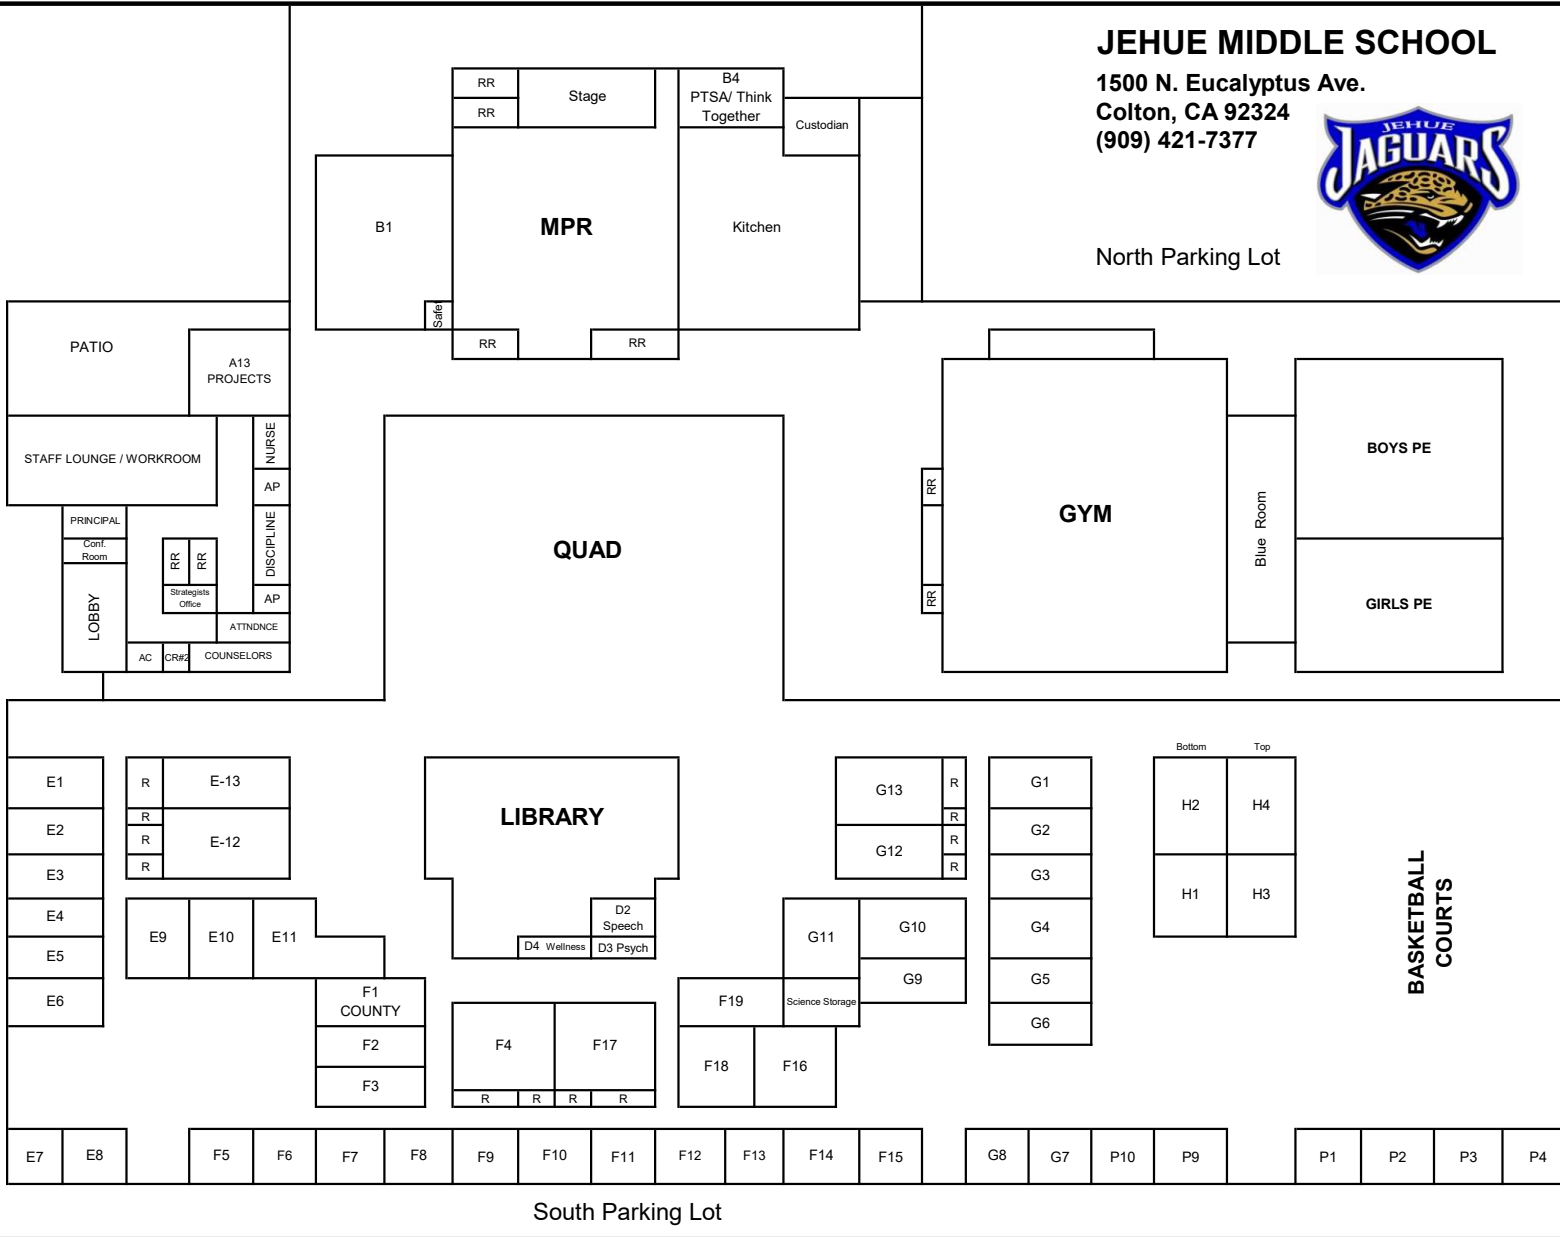

RANDALL STREET

**JEHUE MIDDLE SCHOOL**

1500 N. Eucalyptus Ave.  
Colton, CA 92324  
(909) 421-7377

North Parking Lot

EUCALYPTUS AVE.

West Parking Lot

PEPPER AVE.

FIELD